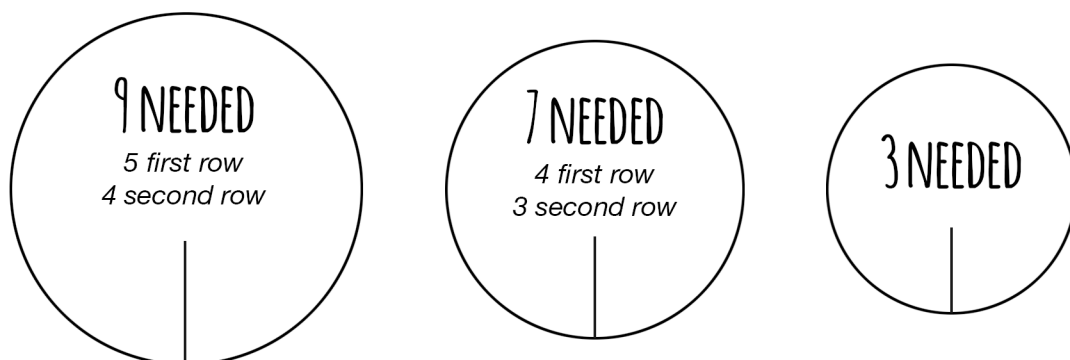

DELICATE PAPER FLOWERS

template

SMALL FLOWER : You also need a 3 cm round cutter to cut out the base in gumpaste.

MEDIUM FLOWER : You also need a 3,5 cm round cutter to cut out the base in gumpaste.

LARGE FLOWER : You also need a 4 cm round cutter to cut out the base in gumpaste.