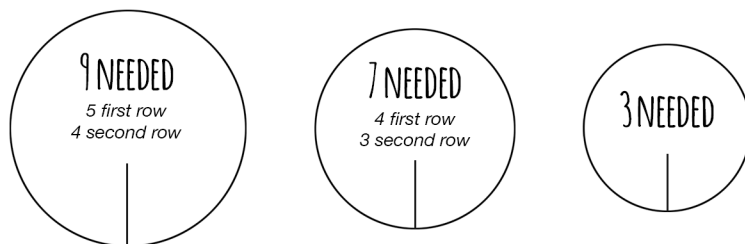

DELICATE PAPER FLOWERS

template

SMALL FLOWER : You also need a 3 cm round cutter to cut out the base in gumpaste.

MEDIUM FLOWER : You also need a 3,5 cm round cutter to cut out the base in gumpaste.

LARGE FLOWER : You also need a 4 cm round cutter to cut out the base in gumpaste.